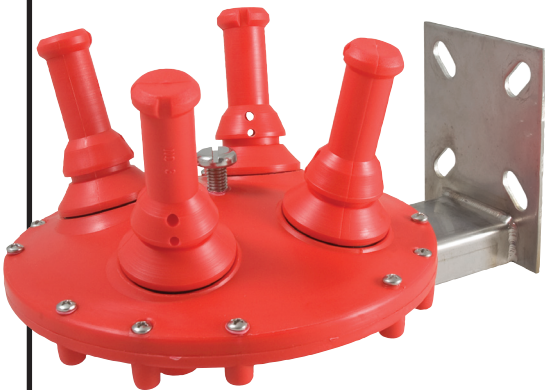

Buy a  red  
Jetter Tray at **Half Price**

*RRP £99.00*

**Offer Price £50.00**

Available through your local  approved dairy engineer

[www.dairyspares.com](http://www.dairyspares.com)

**SOFFI CLUSTER**

- Capacity: 515cc
- Stainless Steel body with crystal view window
- Bracket: Cluster Flush inversion or ACR
- Floating S/S Pulsation manifold: Side by Side, Front to Rear, 4:1 or 2:2
- Milk Outlet tube: ID 17mm
- Milk inlet nipples: OD 14mm ID 11mm
- Milk Inlet nipple: Straight cut in diagonal format
- Milk Inlet nipples angle: 30 degrees
- Cluster weight: 2.29Kg
- Robust Stainless Steel construction
- Excellent all round visibility
- Designed for modern high yielding cows
- Fast milking
- Fast clearing central milk nipple
- Excellent vacuum stability
- Pleasant to handle and use.
- Easy to maintain
- Compatible with modern dairy chemicals
- Efficient cleaning
- Soffi Shell full S/S construction: 300gm
- Soffi Liner - full bore
- Compatible with Cluster Flushing

**VARIFLO JETTER TRAY**

- Easy to use, very versatile
- With 4 jetter nozzles to suit 21 to 23mm mouthpiece liners
- Simply place liner over the jetter nozzle
- Variable flow non return valve – especially useful on jar parlours
- Individual flow adjustment to optimise balanced washing
- Control up to 8 litres per minute
- Manufactured from impact resistant modern plastics for optimum hygiene and durability
- Versatile installation - wall amount or stall work
- Suitable for most parlour designs
- Easy to maintain – spare parts available